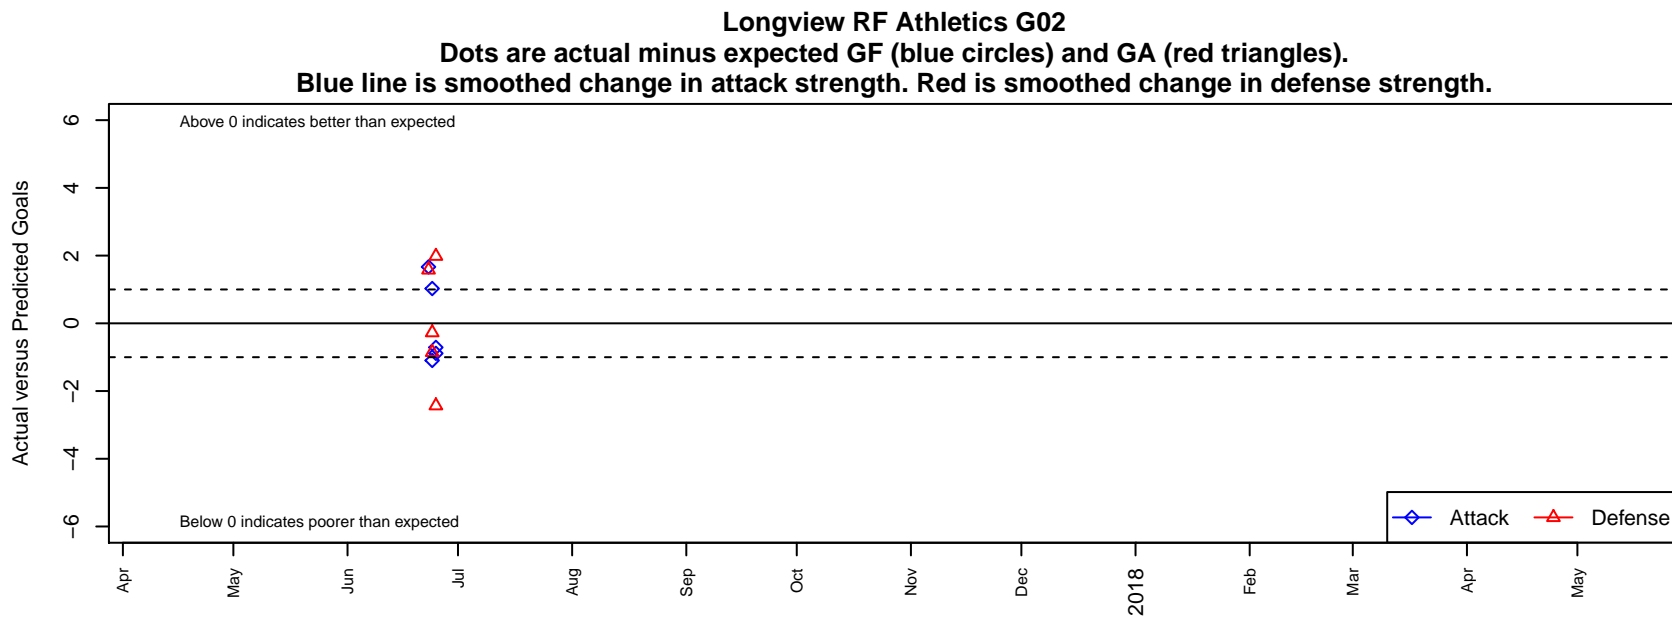

Longview RF Athletics G02

Longview, WA
G02 total strength=1222
attack=6.76 defense=2.76

alt names used:
LONGVIEW RF ATHLETICS

Venues played:
2017 Clash At the Border Gold/Silver/Bronze

date	home		away		venue	pred.home	pred.away
2017-06-25	WAFC Cobras G02	0	Longview RF Athletics G02	1	2017 Clash At the Border Gold/Silver/Bro	1.98	1.71
2017-06-25	Cheney Storm FC G02	6	Longview RF Athletics G02	1	2017 Clash At the Border Gold/Silver/Bro	3.57	1.89
2017-06-24	Longview RF Athletics G02	1	Oregon Trails FC Fusion G02	2	2017 Clash At the Border Gold/Silver/Bro	2.10	1.73
2017-06-24	RSA Elite Giove G02	2	Longview RF Athletics G02	3	2017 Clash At the Border Gold/Silver/Bro	1.14	1.97
2017-06-23	Longview RF Athletics G02	3	Washington Timbers White 1 G02	1	2017 Clash At the Border Gold/Silver/Bro	1.33	2.58